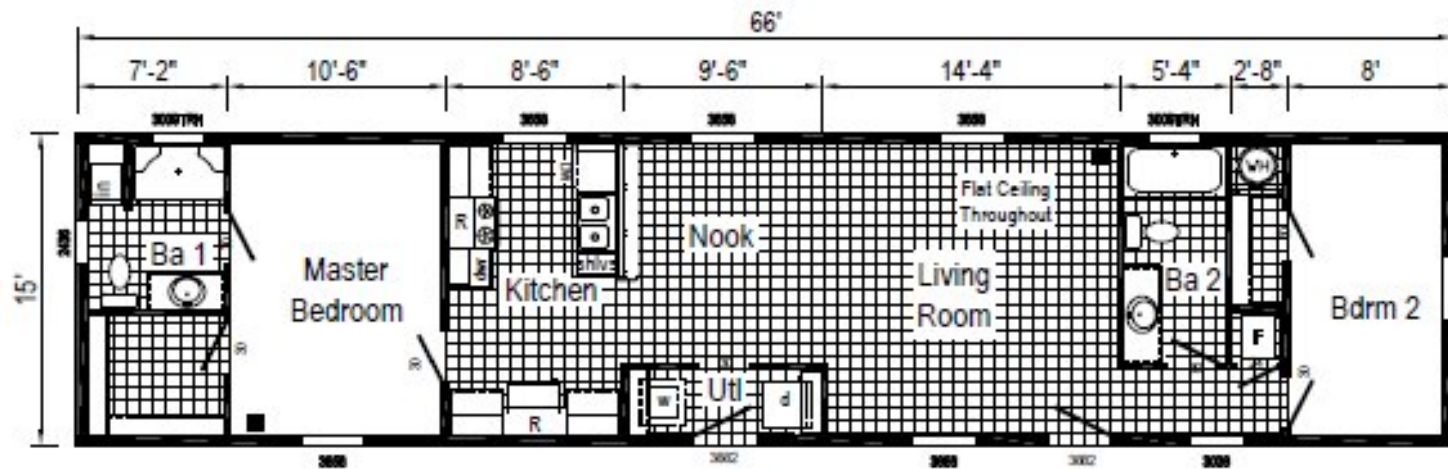

5721 Squire- Colonial Village - Mounds View

MIKE IVESHOME SALES-(763) 786-3498

2W305-AE4 1666 Approx. 990 Sq. Ft

ColonialVillageCommunity.com
Call Carol 763-786-3498 or 651-274-2909